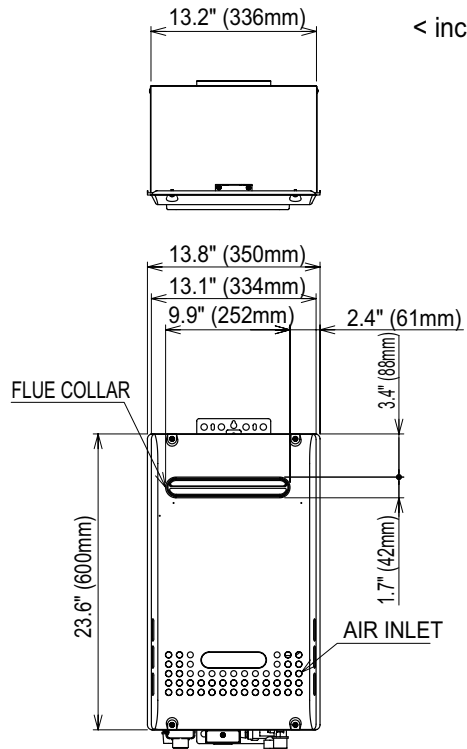

Dimensions NC199OD(GQ-2857WZ US)

< inch (mm) >

HEIGHT OF EACH FITTINGS
 FROM BOTTOM OF CASE

HOT WATER OUTLET	1.8" (45mm)
COLD WATER INLET	2.2" (55mm)
GAS INLET	2.2" (56mm)