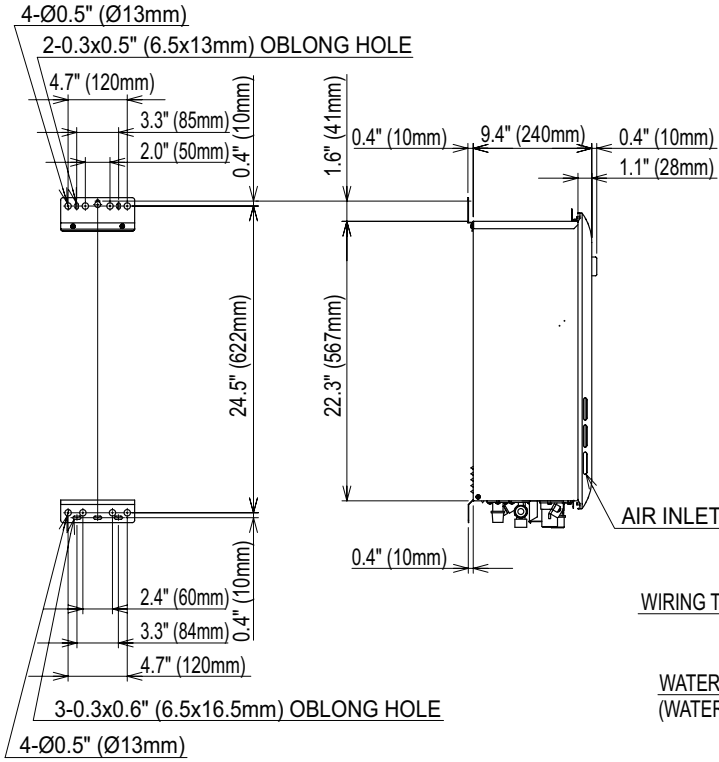

Dimensions NC199OD(GQ-2857WZ US)

< inch (mm) >

HEIGHT OF EACH FITTINGS
 FROM BOTTOM OF CASE

HOT WATER OUTLET	1.8" (45mm)
COLD WATER INLET	2.2" (55mm)
GAS INLET	2.2" (56mm)