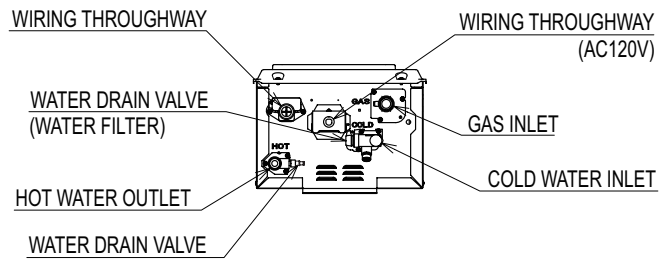

Dimensions NC199OD(GQ-2857WZ US)

< inch (mm) >

HEIGHT OF EACH FITTINGS
 FROM BOTTOM OF CASE

HOT WATER OUTLET	1.8" (45mm)
COLD WATER INLET	2.2" (55mm)
GAS INLET	2.2" (56mm)